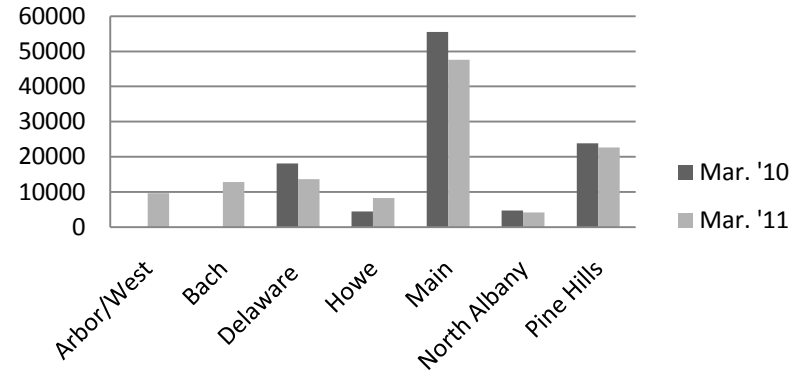

Circulation by Location