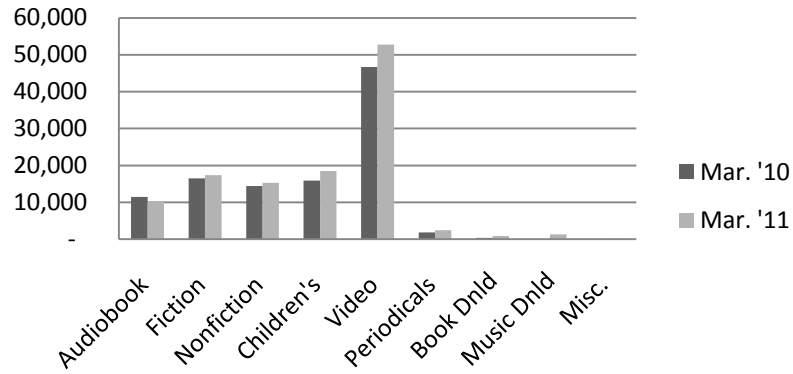

Circulation by Material Type