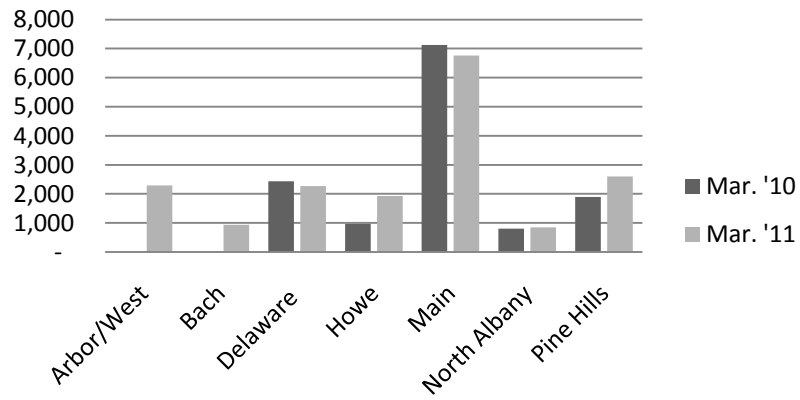

Reference Transactions				
	Mar. '10	Mar. '11	YTD 2010	YTD 2011
Arbor/West	-	702	-	2,334
Bach	-	936	-	2,218
Delaware	1,395	1,183	3,351	3,448
Howe	145	1,362	500	3,552
Main	6,347	6,682	18,634	20,479
North Albany	187	233	435	613
Pine Hills	1,245	2,226	3,421	5,707
Total	9,319	13,324	26,341	38,351

New Borrower Registrations				
	Mar. '10	Mar. '11	YTD 2010	YTD 2011
Arbor/West	-	51	-	133
Bach	-	75	-	181
Delaware	133	99	343	258
Howe	85	49	144	133
Main	381	415	1,015	1,065
North Albany	14	20	43	64
Pine Hills	154	110	471	301
Total	767	819	2,016	2,135

Circulation by Material Type

Circulation by Location

Computer Use

Reference Transactions