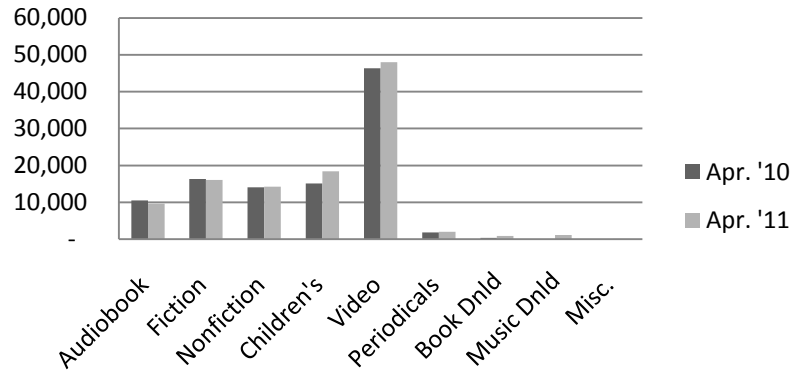

Circulation by Material Type