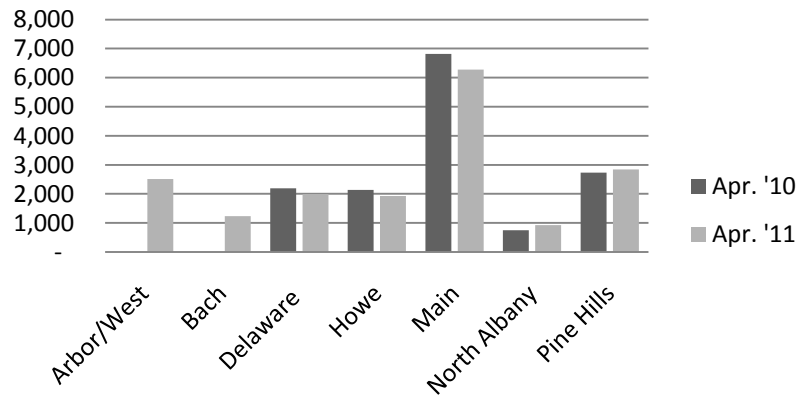

Reference Transactions				
	Apr. '10	Apr. '11	YTD 2010	YTD 2011
Arbor/West	-	718	-	3,052
Bach	-	1,592	-	3,810
Delaware	1,290	1,104	4,641	4,552
Howe	430	1,161	930	4,713
Main	6,248	7,145	24,882	27,624
North Albany	175	276	610	889
Pine Hills	1,257	1,819	4,678	7,526
Total	9,400	13,815	35,741	52,166

New Borrower Registrations				
	Apr. '10	Apr. '11	YTD 2010	YTD 2011
Arbor/West	-	41	-	174
Bach	-	55	-	236
Delaware	91	74	434	332
Howe	79	54	223	187
Main	329	346	1,344	1,411
North Albany	20	18	63	82
Pine Hills	133	86	604	387
Total	652	674	2,668	2,809

Circulation by Material Type

Circulation by Location

Computer Use

Reference Transactions