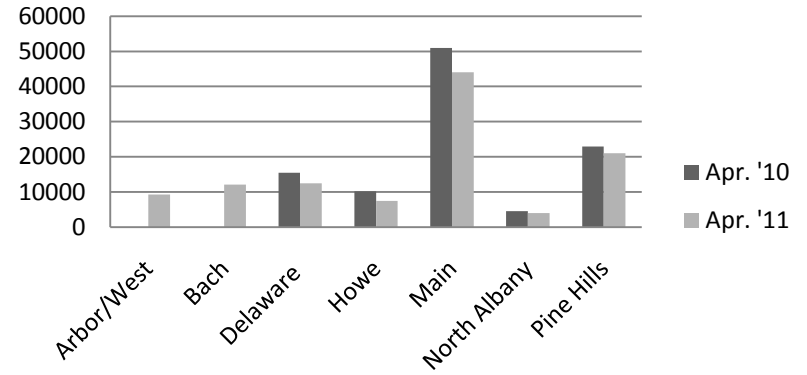

Circulation by Location